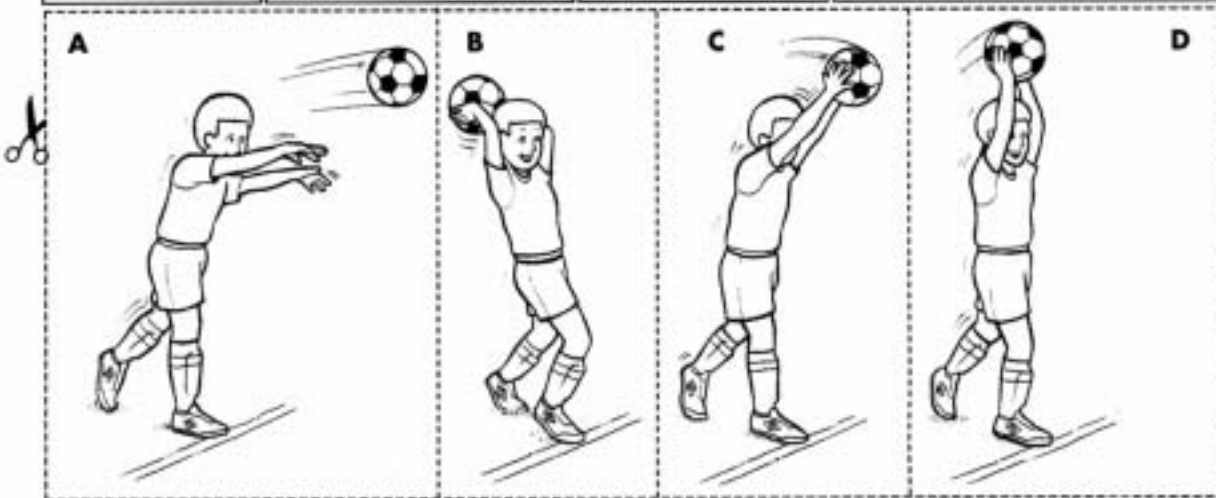

A Soccer Throw-In

A throw-in is a very important soccer play and it follows very strict rules.

- The player throwing the ball must throw it evenly with both hands.
- The player must keep both feet touching the ground as the ball is thrown.
- The player's feet must be on or behind the sideline as he / she throws.
- The player throwing the ball must always start with the ball behind his/her head.

Put a #1 under the picture of the players starting the throw-in
Then number the other pictures in order.

Cut and paste them into the empty boxes.

Color the pictures. Practice a throw in with you as the player.

Make sure you complete page 32 before you cut!